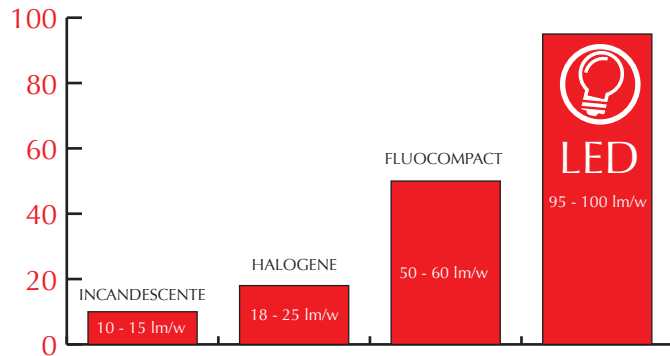

## ENERGY CLASSES

Source selection is made on the basis of luminous efficacy, expressed in lumen / watt, which consumption is classed in energy classes, they range from A to G:

Light output per watt (W) consumed:

As simple as changing a light bulb, when installing your LED sources, you start saving up to 90% of direct electricity!

- + A greater amount of light
- + Less energy consumée
- + A lifetime of about 17 years
- + A lighting for the type of application