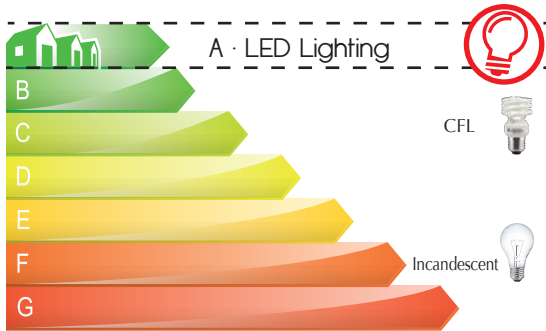

## ENERGY CLASSES

Source selection is made on the basis of luminous efficacy, expressed in lumen / watt, which consumption is classed in energy classes, they range from A to G:

Light output per watt (W) consumed:

As simple as changing a light bulb, when installing your LED sources, you start saving up to 90% of direct electricity!

- + A greater amount of light
- + Less energy consumée
- + A lifetime of about 17 years
- + A lighting for the type of application